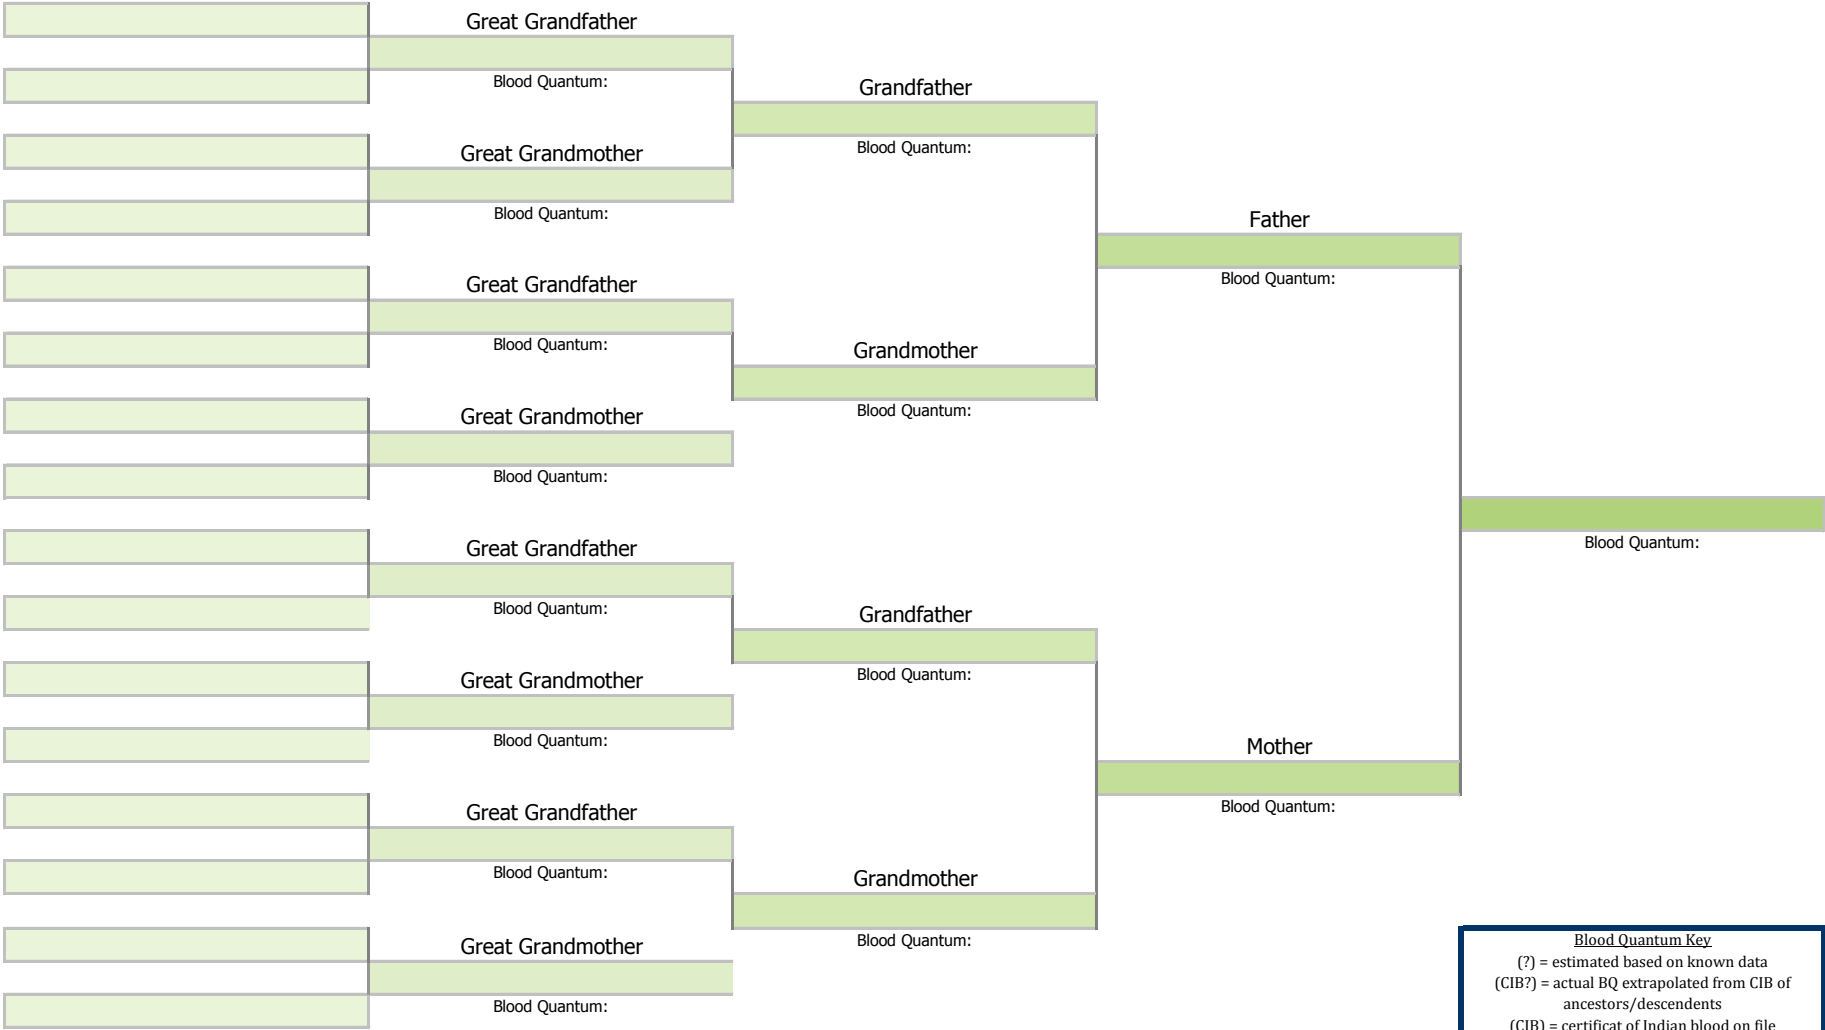

Family Tree

5 Generations

Blood Quantum Key
 (?) = estimated based on known data
 (CIB?) = actual BQ extrapolated from CIB of ancestors/descendents
 (CIB) = certificat of Indian blood on file